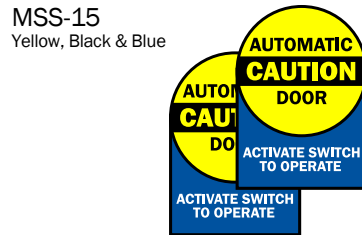

ENGINEERED FOR MOTION

ANSI Compliant Door Safety Decals

Product Name ANSI Compliant Door Safety Decals

Contact Information
MS SEDCO
8701 Castle Park Drive
Indianapolis, IN 46256
Phone: (317) 842-2545
www.mssedco.com

Product Description
Self-sticking, exterior grade decals meet the requirements of ANSI A156.10 & A156.19.

Two sided decals are depicted with opposite side partially shown.

DOOR DECALS: ENGLISH