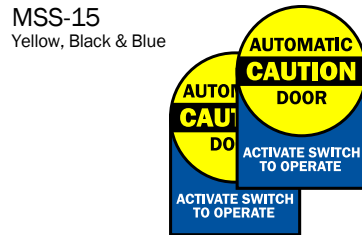

ENGINEERED FOR MOTION

ANSI Compliant Door Safety Decals

Product Name ANSI Compliant Door Safety Decals

Contact Information
MS SEDCO
8701 Castle Park Drive
Indianapolis, IN 46256
Phone: (317) 842-2545
www.mssedco.com

Product Description
Self-sticking, exterior grade decals meet the requirements of ANSI A156.10 & A156.19.

Two sided decals are depicted with opposite side partially shown.

DOOR DECALS: ENGLISH

DOOR DECALS: ENGLISH/SPANISH